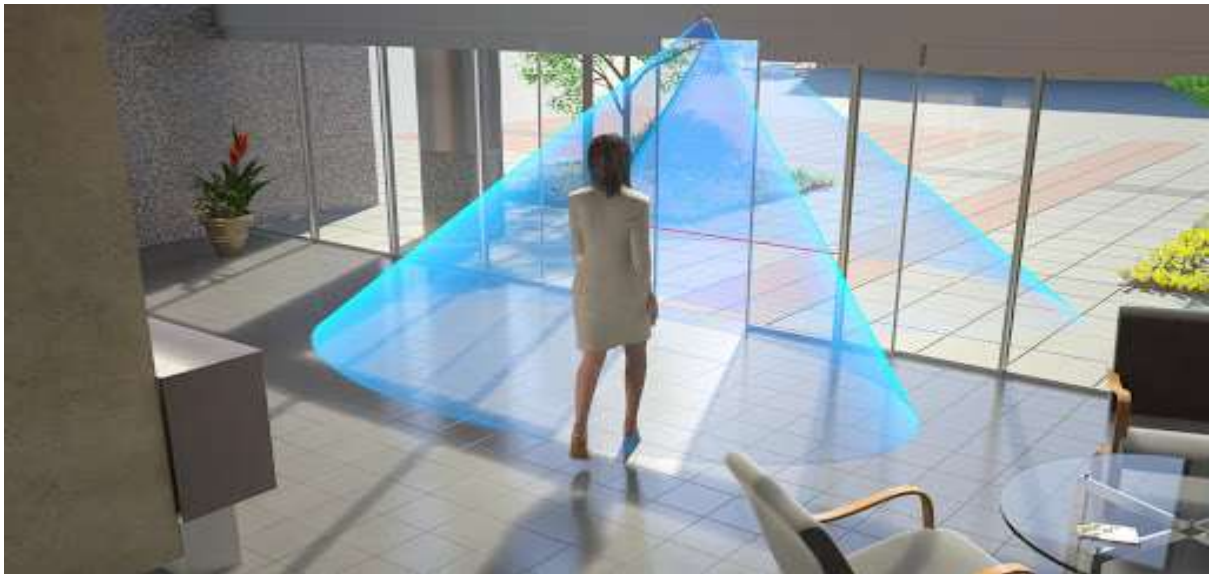

NAME: Erreka – *hard wired*
RANGE: Adjustable range from 5 - 40cm
DESCRIPTION: Hygienic Door Activation
DIMENSIONS: 85(h) x 85(w) mm
WATERPROOF (IP): IP56 rated

NAME: Slimline - J Wave– *hard wired*
RANGE: Range 10 - 30mm
DESCRIPTION: Hands free operation, surface mounted
DIMENSIONS: 115(h) x 38(w) x 20(d) mm
WATERPROOF (IP): IP54

NAME: Clear Wave– *hard wired*
RANGE: Range 50 - 400mm
DESCRIPTION: Hands free operation, (illuminated) surface mounted
DIMENSIONS: 85(h) x 85(w) mm
WATERPROOF (IP): IP55

RADAR Touchless Activation – Post Covid 19