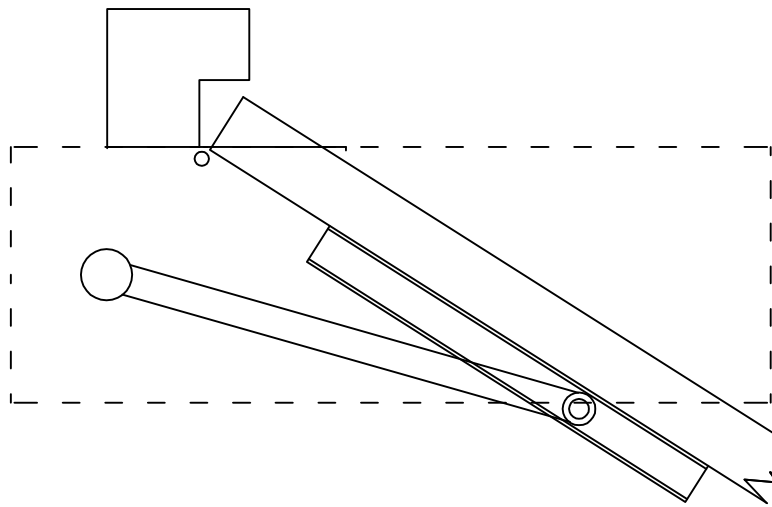

iSee Access Solutions - Vista SMP Guide rail and lever arm

Guide rail is 350mm mounted 130mm from back edge of door

Guide rail cross section 

Primary arm is 375mm