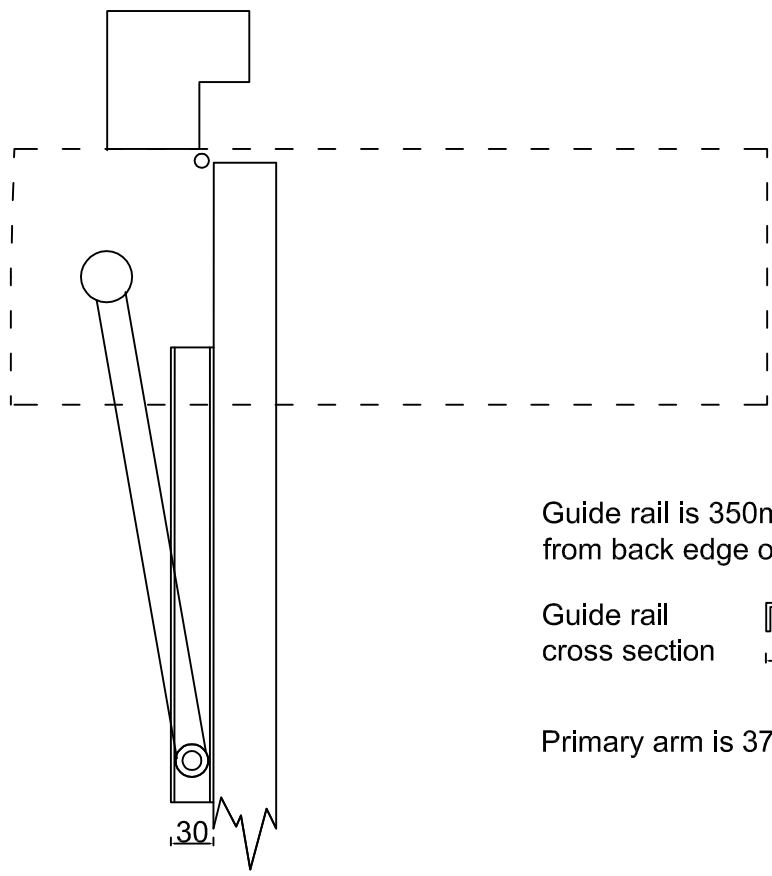

iSee Access Solutions - Vista SMP Guide rail and lever arm

Guide rail is 350mm mounted 130mm from back edge of door

Guide rail cross section 

Primary arm is 375mm