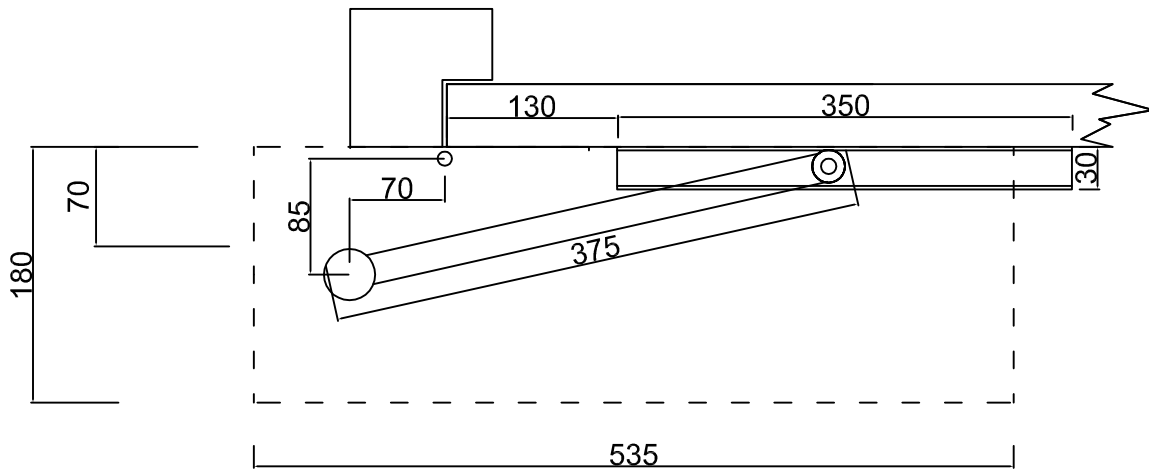

iSee Access Solutions - Vista SMP Guide rail and lever arm

Guide rail is 350mm mounted 130mm from back edge of door

Guide rail cross section 

Primary arm is 375mm